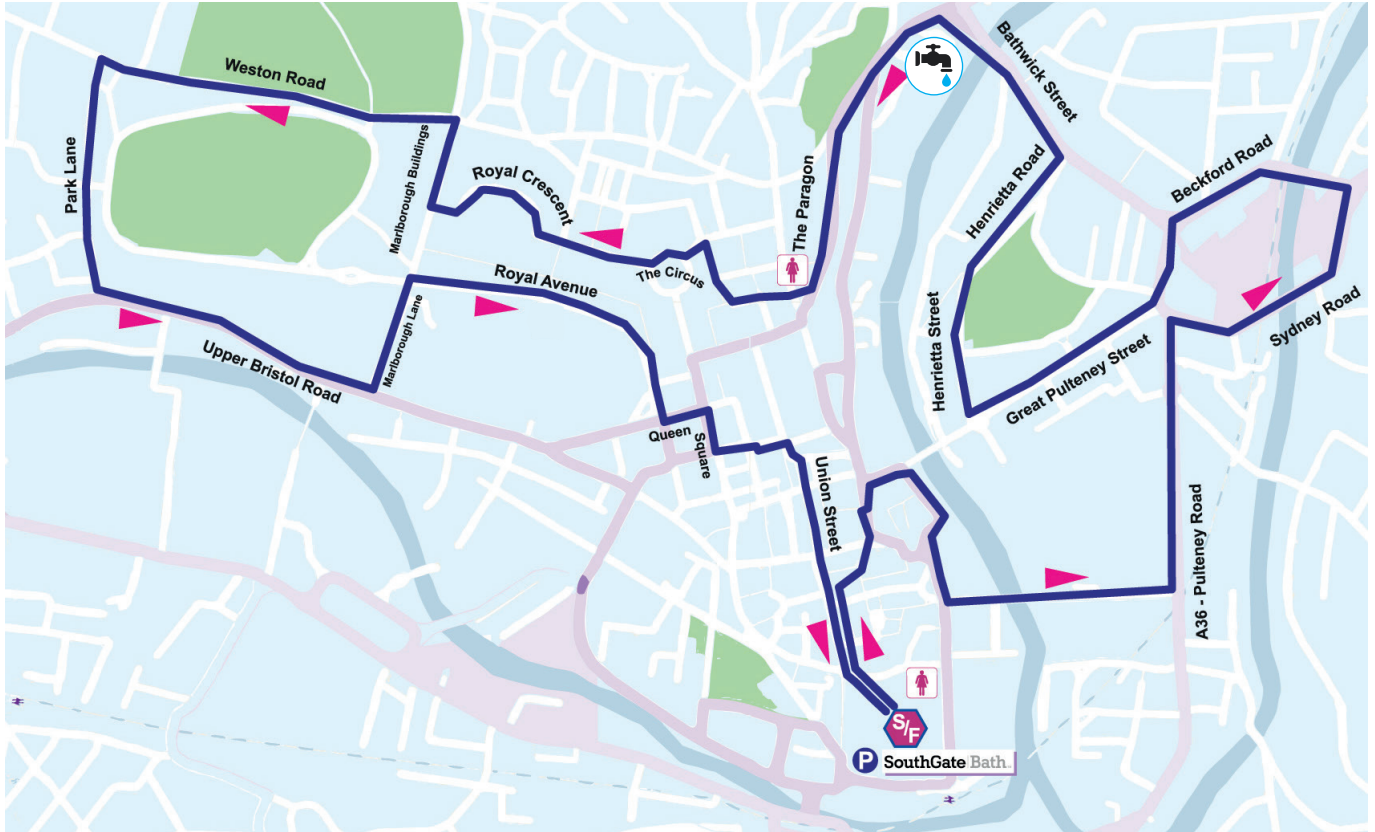

ROUTE MAP

KEY

-  Route & Direction
-  Parking (SouthGate)
-  Toilets
-  Start / Finish Line
-  Water Station

GET SOCIAL

#bathmoonlightwalk
#walkbacktothe80s

TWITTER

@DorothyHouseHC

FACEBOOK