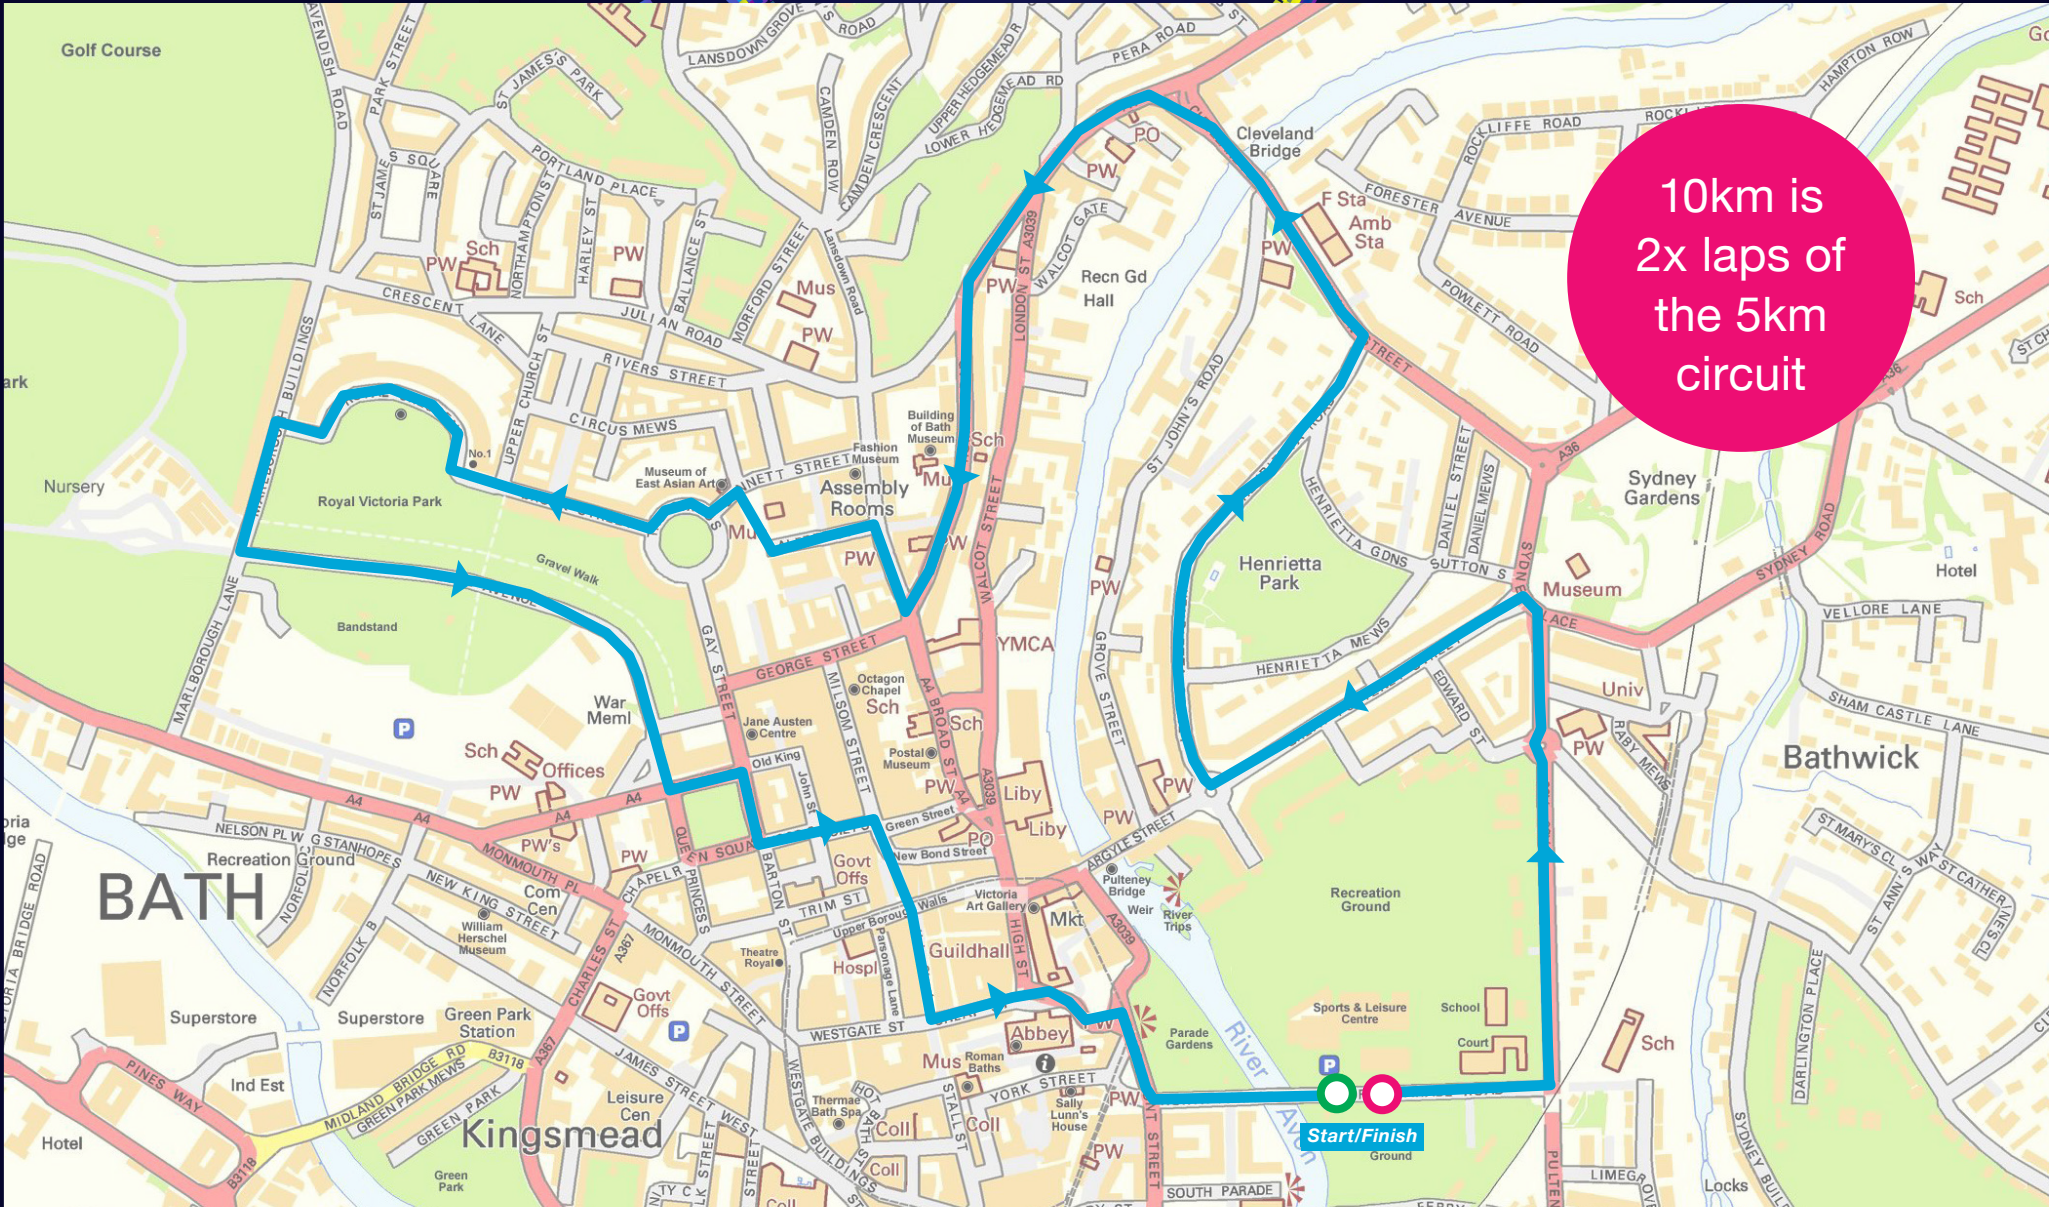

MIDNIGHT Walk 2024

5km and 10km route map

10km is 2x laps of the 5km circuit

Start/Finish